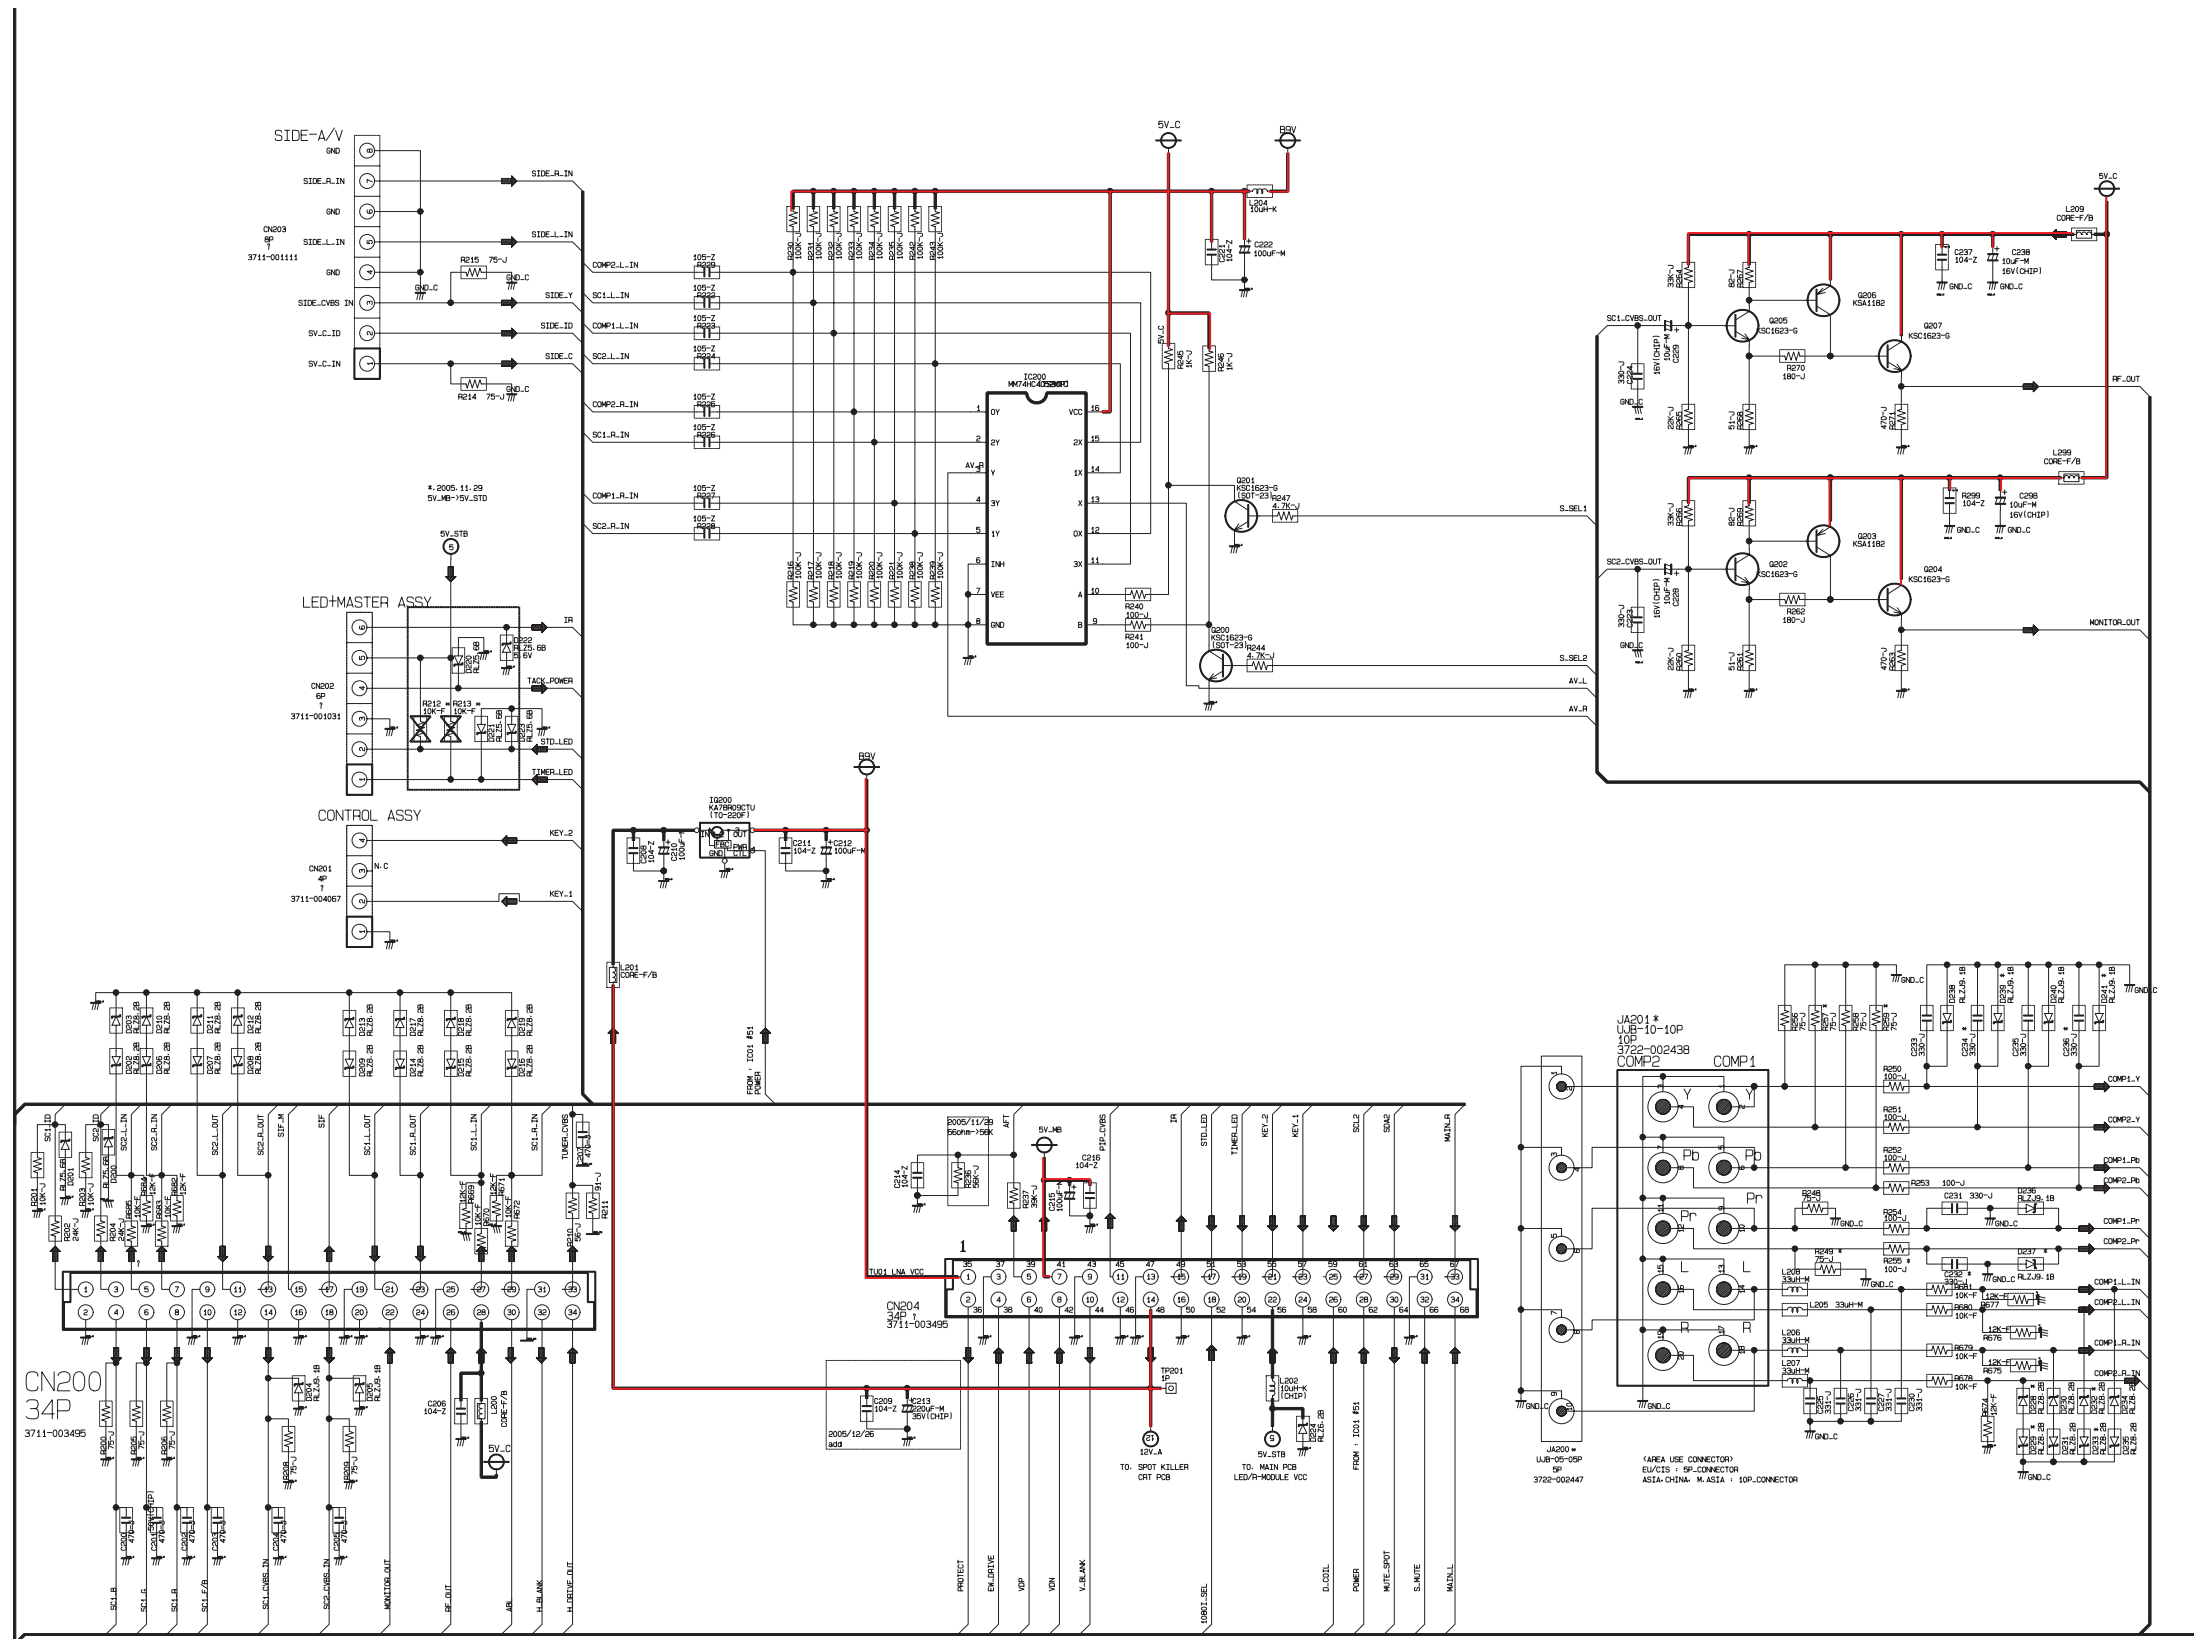

### 7-2-5 Connector Block

This Document can not be used without Samsung's authorization.

	Power
	Video
	Audio

### 7-2-8 HDMI Block

This Document can not be used without Samsung's authorization.

<span style="color: red;">—</span>	Power
<span style="color: blue;">—</span>	Video
<span style="color: green;">—</span>	Audio

7-2-11 Control

This Document can not be used without Samsung's authorization.