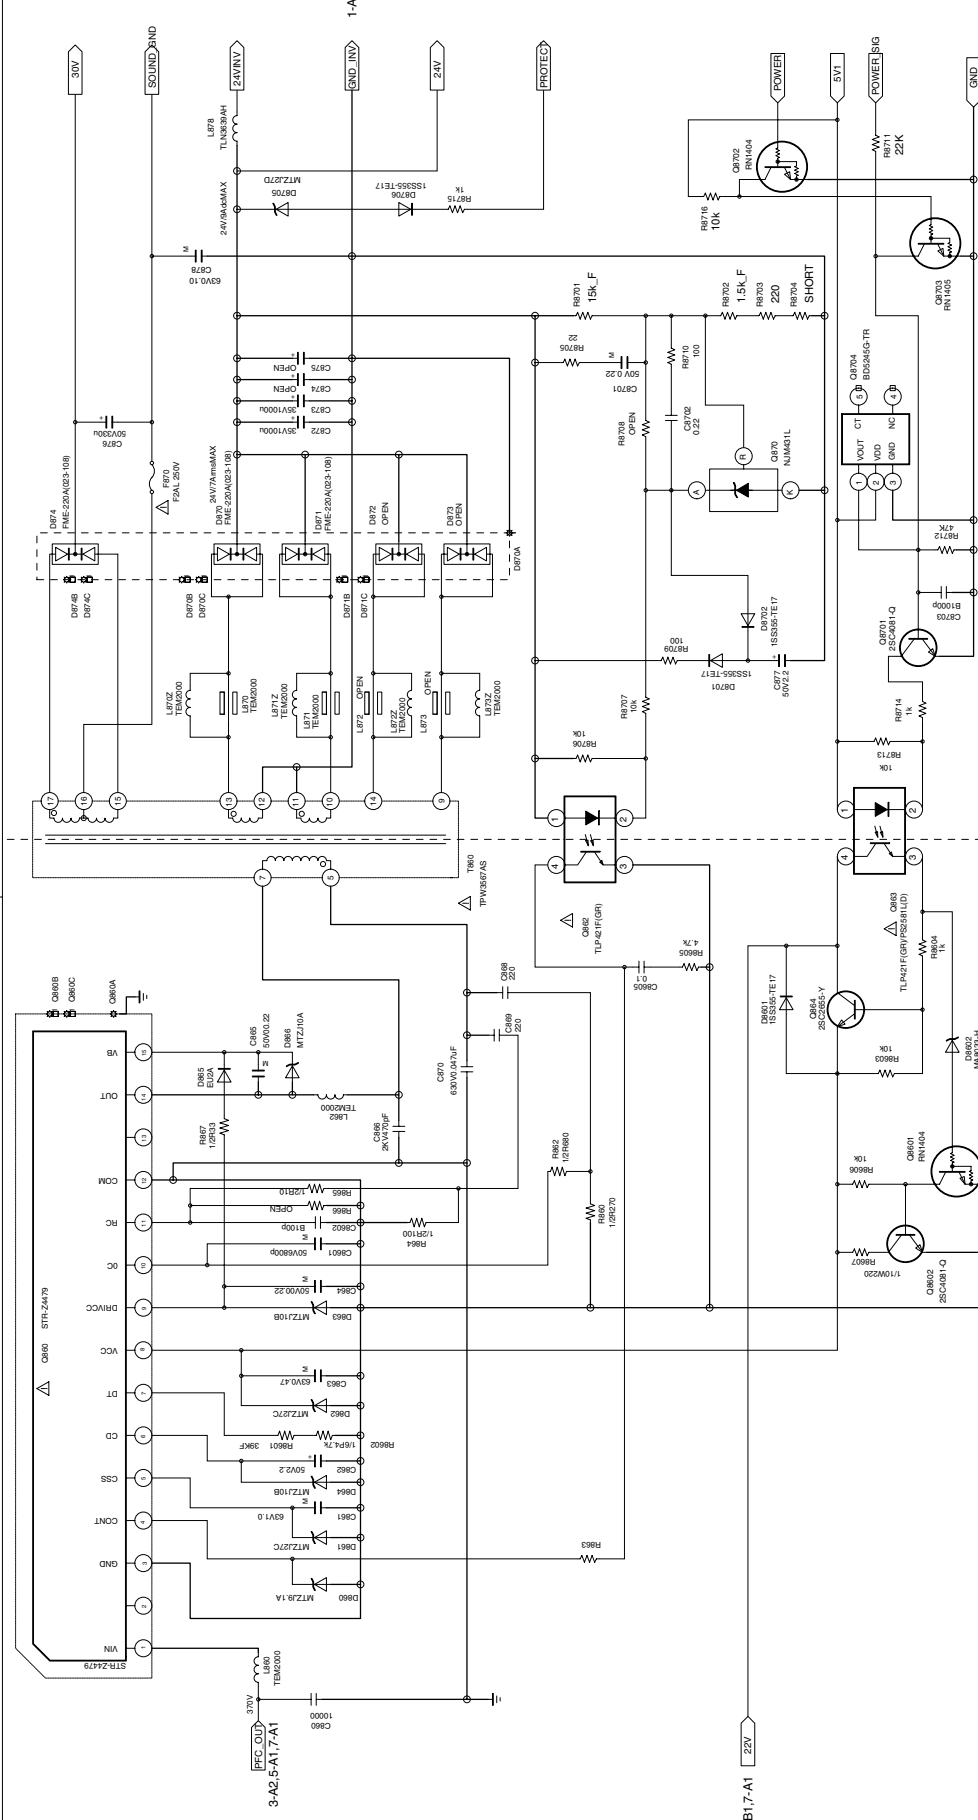

2

1

A

B

A

B

LIVE AREA

32HLX95  
 POWER  
 RELAY/RUSH PROTECTION  
 SHEET-2/7

A

B

B

32HLX95  
POWER  
RCC POWER  
SHEET-5/7

1

2

(17/134)

(17/134)

2

1

LIVE AREA

32HLX95  
 POWER  
 RESONANCE POWER  
 SHEET-6/7

2

1

2

1

LIVE AREA

3-A2, 5-A1, 6-A1

3-B2, 5-B1, 6-B1

A

B

A

B

32HLX95  
 POWER  
 PROTECT AC DETECT  
 SHEET-777