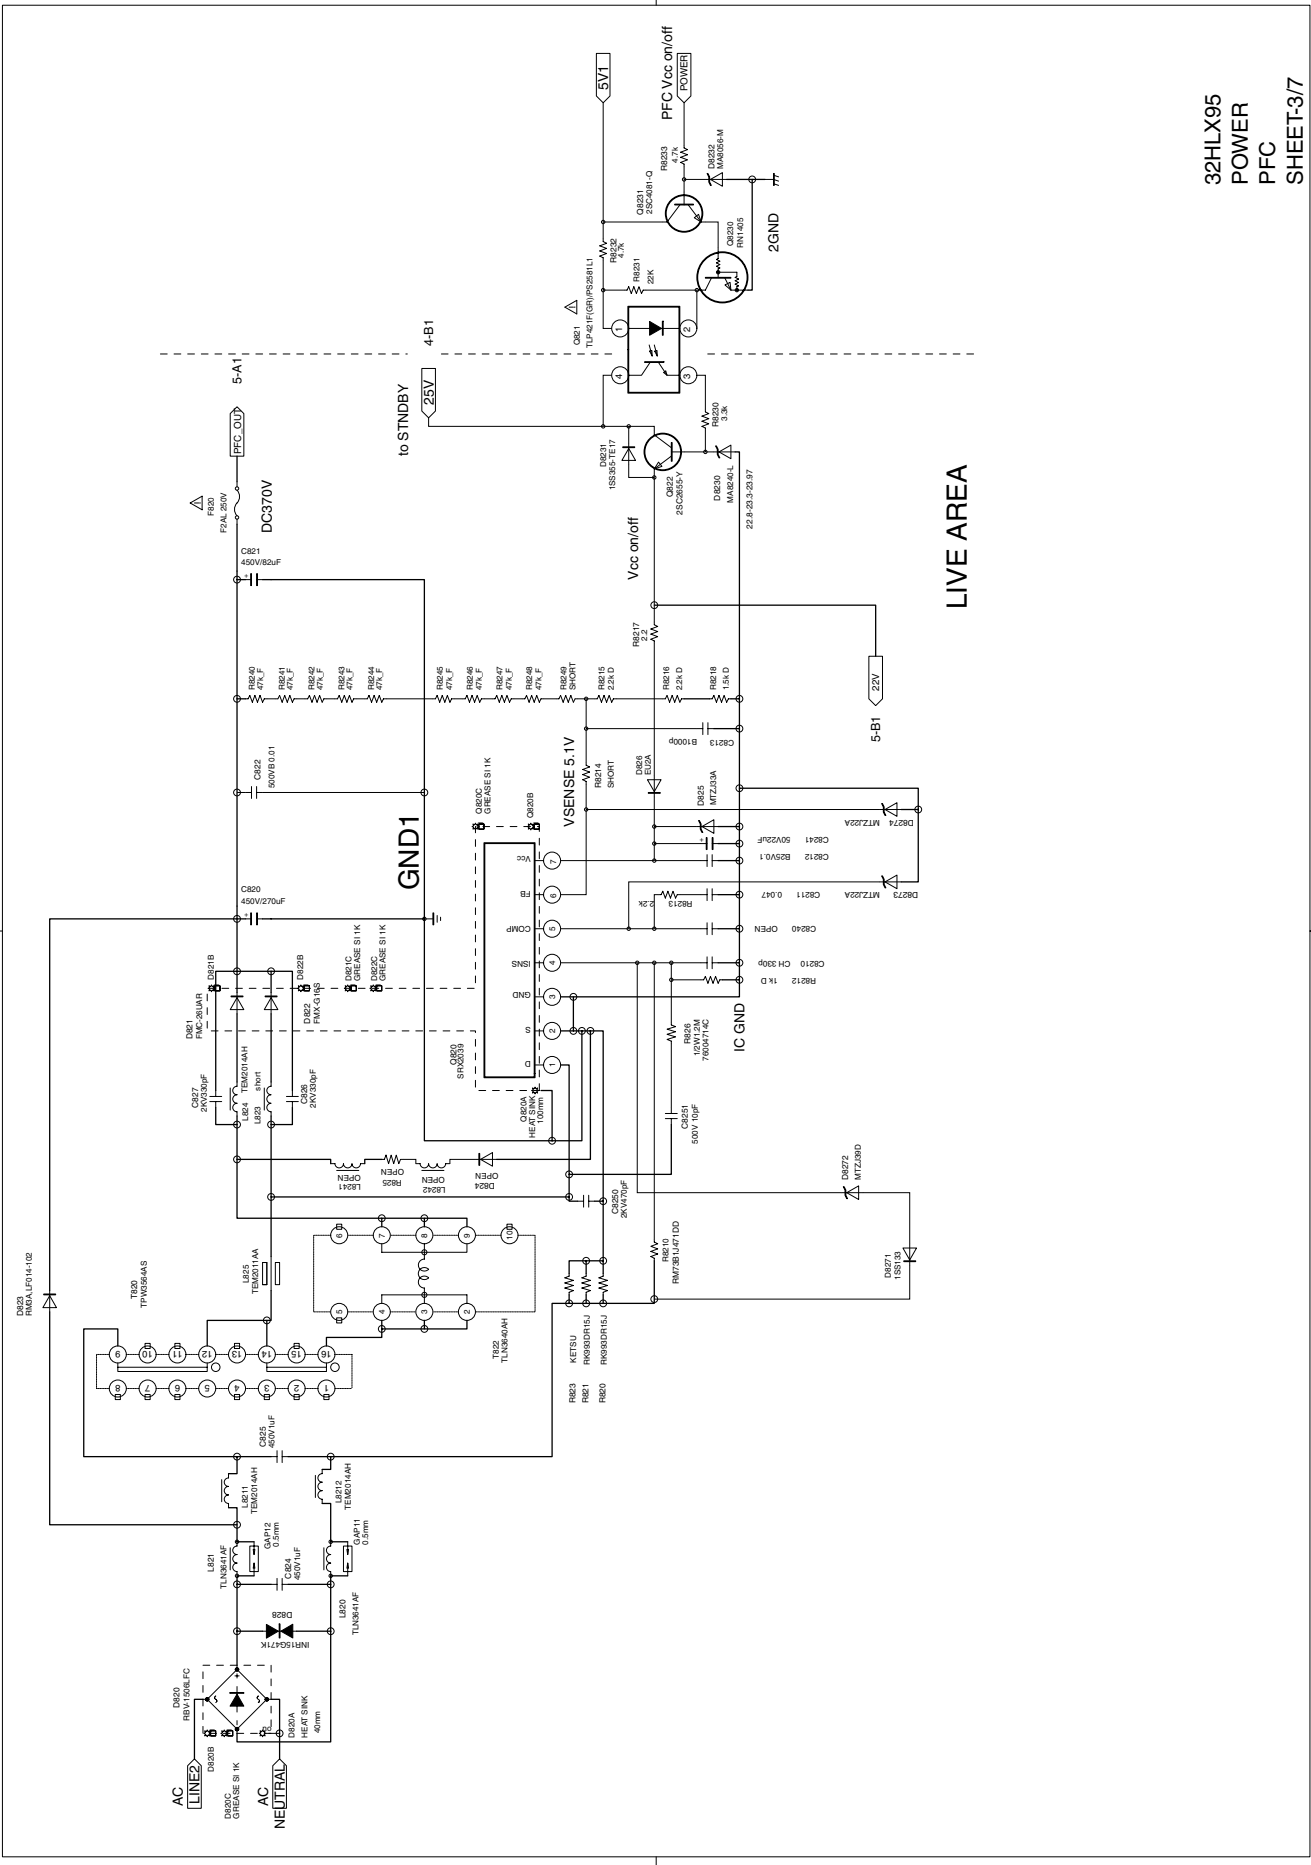

A

B

A

B

LIVE AREA

32HLX95
POWER
PFC
SHEET-3/7