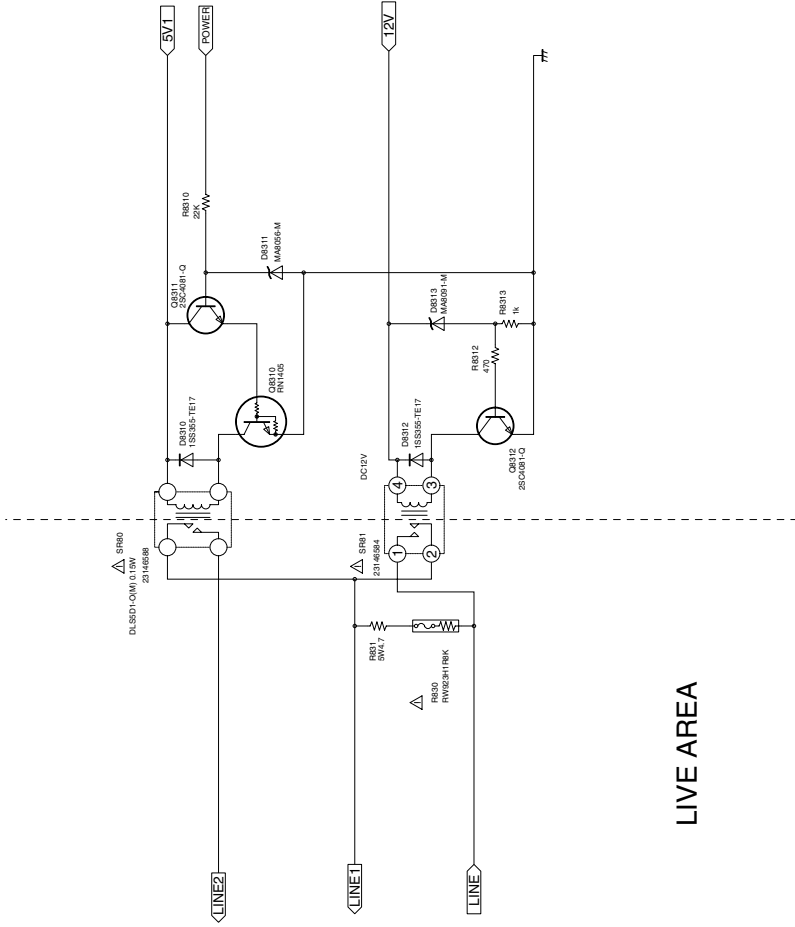

2

1

A

B

A

B

LIVE AREA

32HLX95  
 POWER  
 RELAY/RUSH PROTECTION  
 SHEET-2/7

2

1

(14/134)

A

B

A

B

LIVE AREA

A

B

B

32HLX95  
POWER  
RCC POWER  
SHEET-5/7

1

2

(17/134)

(17/134)