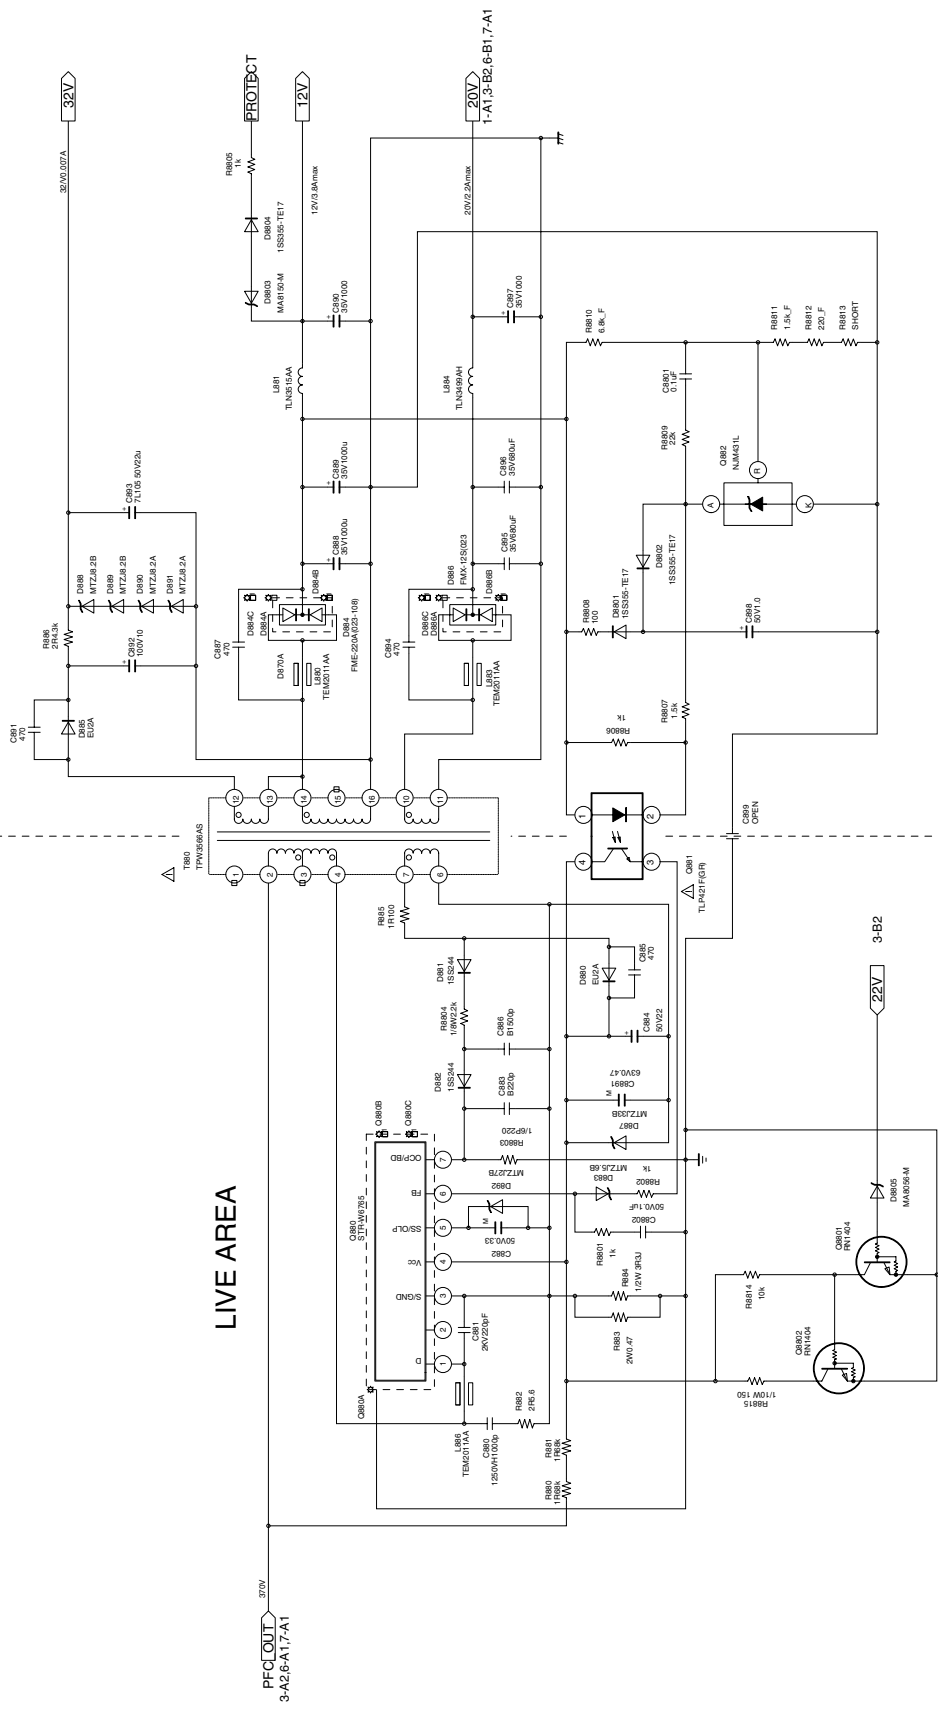

2

1

A

B

A

B

LIVE AREA

32HLX95  
 POWER  
 RELAY/RUSH PROTECTION  
 SHEET-2/7

A

B

B

32HLX95  
POWER  
RCC POWER  
SHEET-5/7

1

2

(17/134)

(17/134)

2

1

LIVE AREA

32HLX95  
 POWER  
 RESONANCE POWER  
 SHEET-6/7

2

1

2

1

LIVE AREA

3-A2, 5-A1, 6-A1

3-B2, 5-B1, 6-B1

A

B

A

B

32HLX95  
 POWER  
 PROTECT AC DETECT  
 SHEET-777