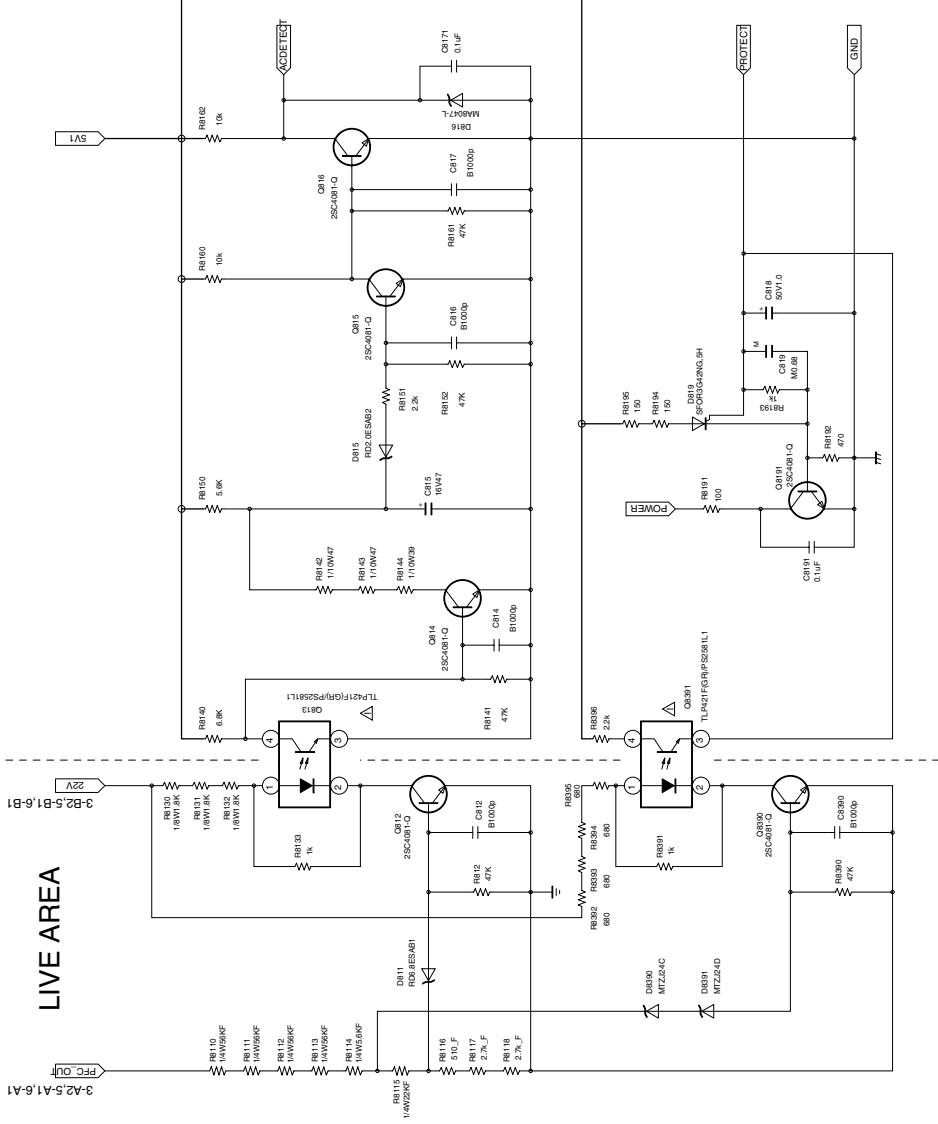

A

B

B

32HLX95  
POWER  
RCC POWER  
SHEET-5/7

1

2

(17/134)

(17/134)

2

1

LIVE AREA

32HLX95  
 POWER  
 RESONANCE POWER  
 SHEET-6/7

2

1

2

1

LIVE AREA

3-A2, 5-A1, 6-A1

3-B2, 5-B1, 6-B1

A

B

A

B

32HLX95  
 POWER  
 PROTECT AC DETECT  
 SHEET-777